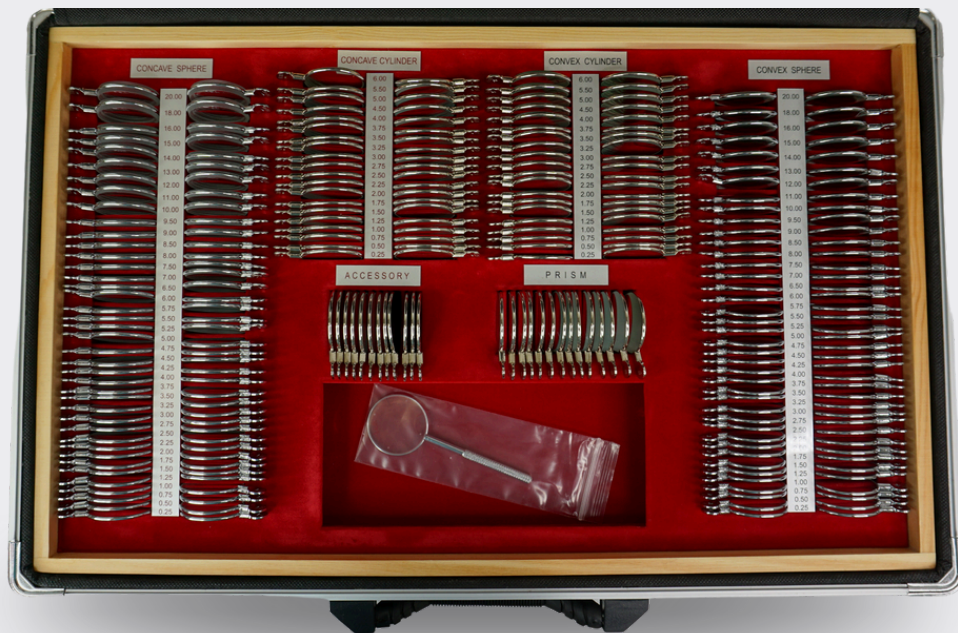

envieye.com
727-483-9140

Envi Trial Lens Set

Envi Trial Lens Set

Discover the quality of the Envi Trial Lens Set, complete with Full-view lenses featuring silver polished metal rims for durability and clarity. Crafted with precision, this comprehensive set offers 266 lenses, including spherical, cylindrical, prismatic, and accessory variations. Built for reliability, it ensures consistent performance over time. Presented in an elegant carrying case, it allows for convenient storage and transport, serving as an essential tool for accurate vision testing in various clinical settings.

Features:

- Full-view construction for clear visibility and ease of examination.
- Versatile lens set covering a wide range of prescription needs, with a Sphere Range of (+/-) 0.25-20.0D and Cylinder of (+/-) 0.25-6.0D.
- Convenient organization within the carrying case for quick access to specific lenses.
- Compatibility with most trial frames for seamless integration into clinical practice.
- Enhanced patient comfort during vision testing with smooth, polished metal rims.

Trial Frame not included.